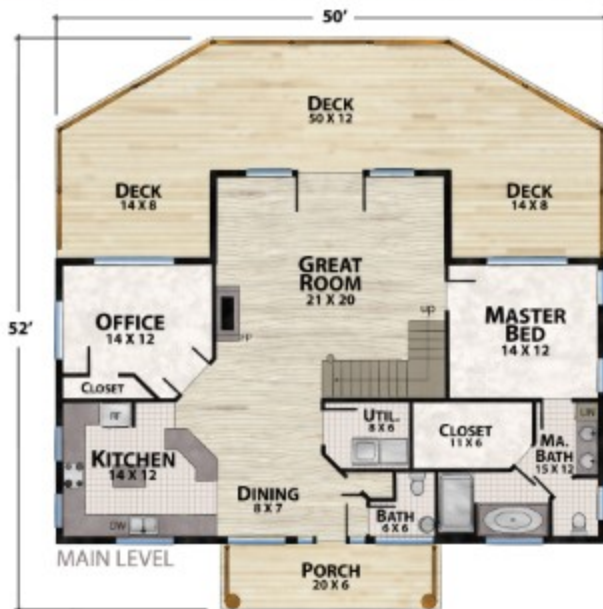

The Starr Mountain

natural element homes

The Classic Plans Collection

1-800-970-2224

Main Level - 1,448 Square Feet Upper Level - 998 Square Feet 2,446 Total Square Footage
 3 Bedrooms - 2 1/2 Baths 712 Square Feet of Outdoor Living

FRONT

RIGHT

REAR

LEFT

Plan customization is included with your home plan purchase. Why not make it PERFECT?

natural element homes

Copyrighted Home Plan: this home plan and images are protected by United States and International copyright Law and may not be duplicated, reproduced, modified, and/or distributed, in whole or in part, without the express written consent of Natural Element Homes.